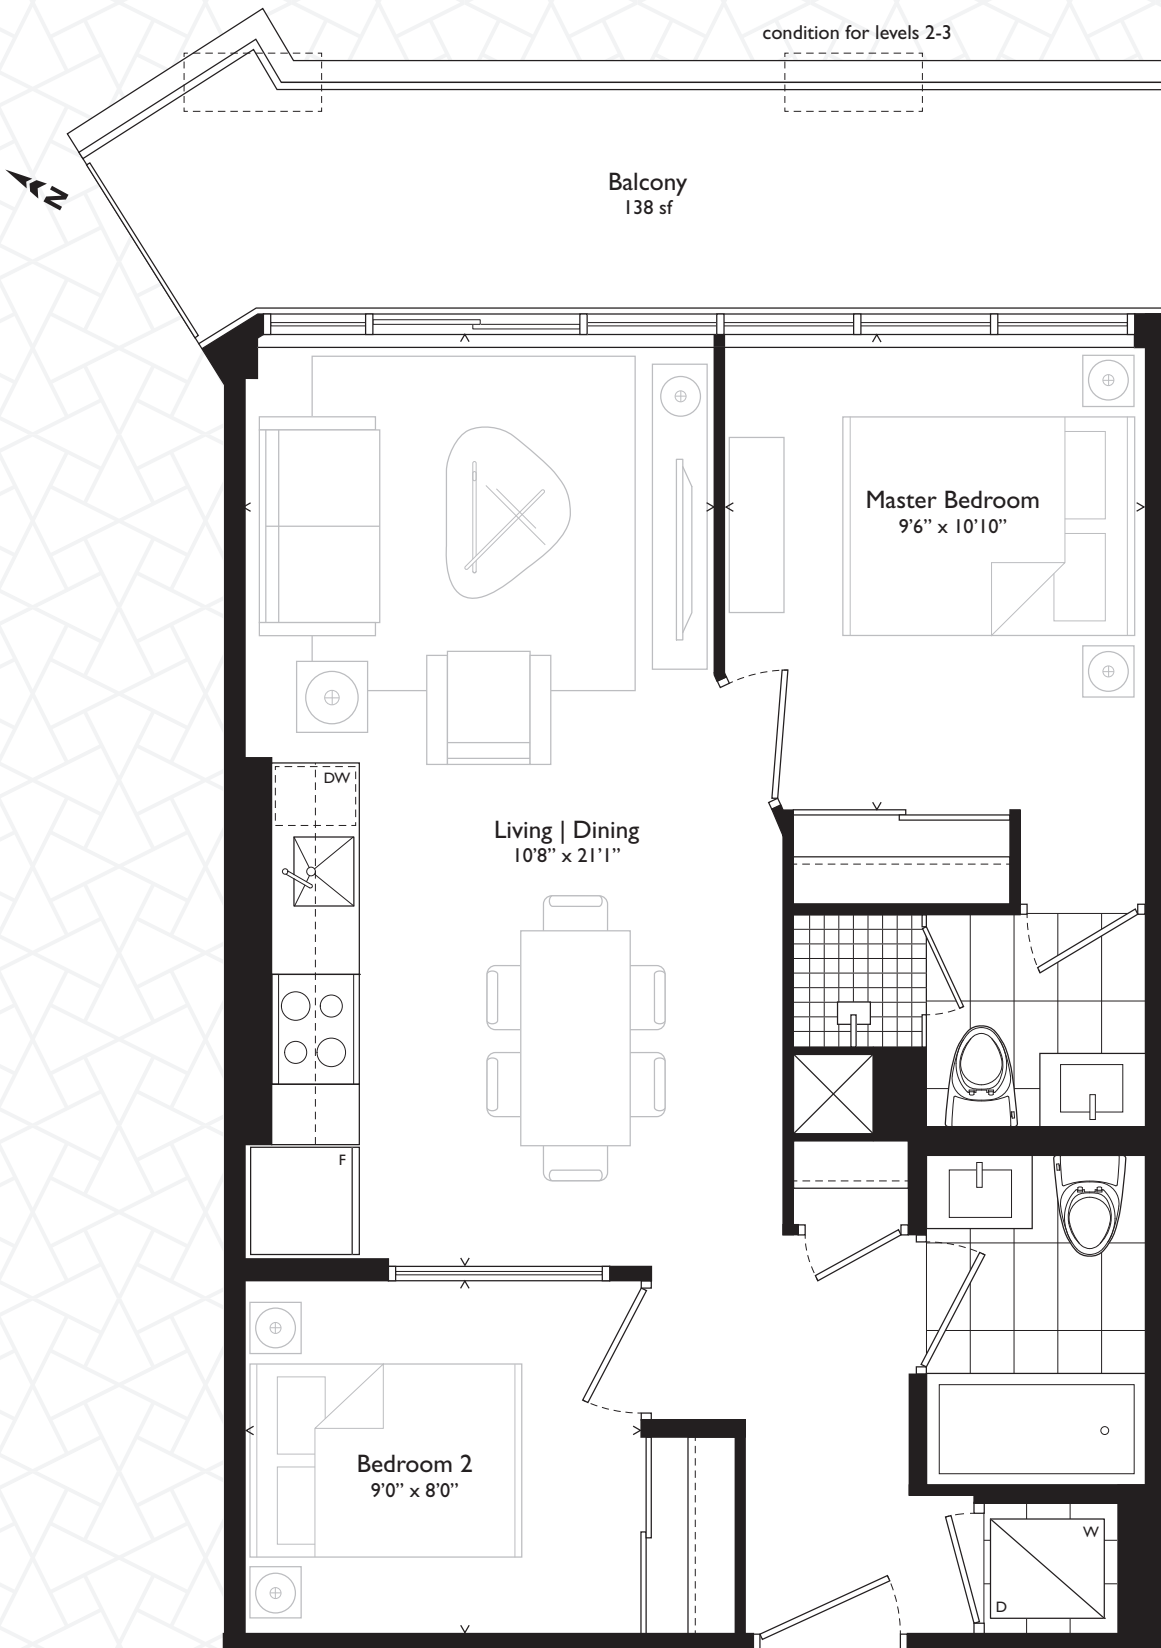

07

Two Bedroom

645 SF INTERIOR
138 SF EXTERIOR

Suite	Exterior
UPH 2106 MPH 2006 LPH 1906	138 sf
1807 1707 1607 1507 1407 1307 1207 1107	138 sf
1007 907 807 707 607 507 407 307	138 sf
206	138 sf

All sizes and specifications are subject to change without notice. E.&O.E.

7 ON THE PARK
TORONTO