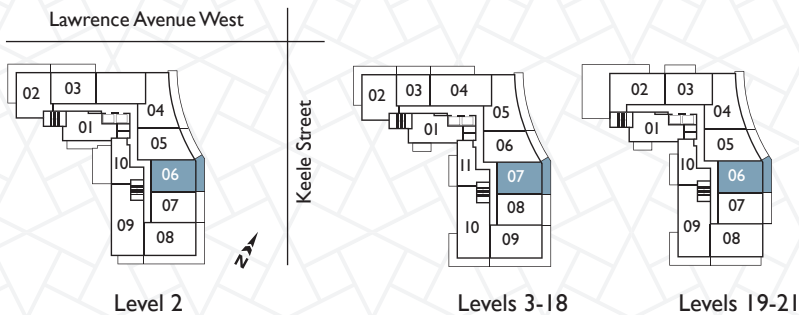

07

Two Bedroom

645 SF INTERIOR
138 SF EXTERIOR

Suite	Exterior
UPH 2106 MPH 2006 LPH 1906	138 sf
1807 1707 1607 1507 1407 1307 1207 1107	138 sf
1007 907 807 707 607 507 407 307	138 sf
206	138 sf

All sizes and specifications are subject to change without notice. E.&O.E.