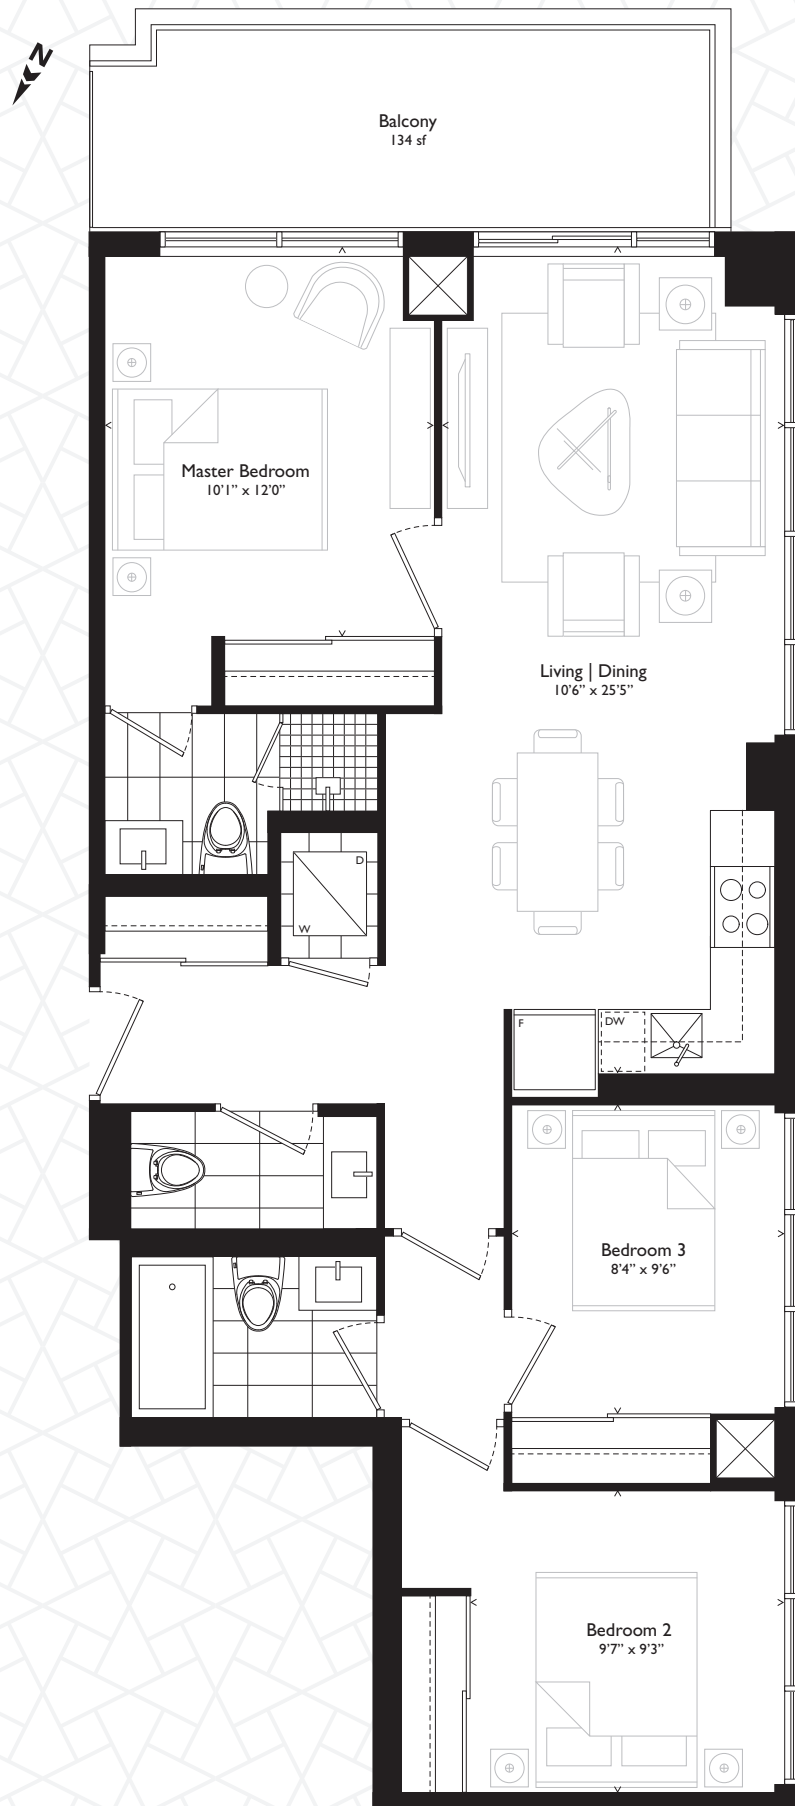

10

Three Bedroom

950 SF INTERIOR
134 SF EXTERIOR

Suite	Exterior
UPH 2109 MPH 2009 LPH 1909	134 sf
1810 1710 1610 1510 1410 1310 1210 1110 1010 910 810	134 sf

Lawrence Avenue West

Keefe Street

Levels 8-18

Levels 19-21

7 ON THE PARK
TORONTO

All sizes and specifications are subject to change without notice. E.&O.E.